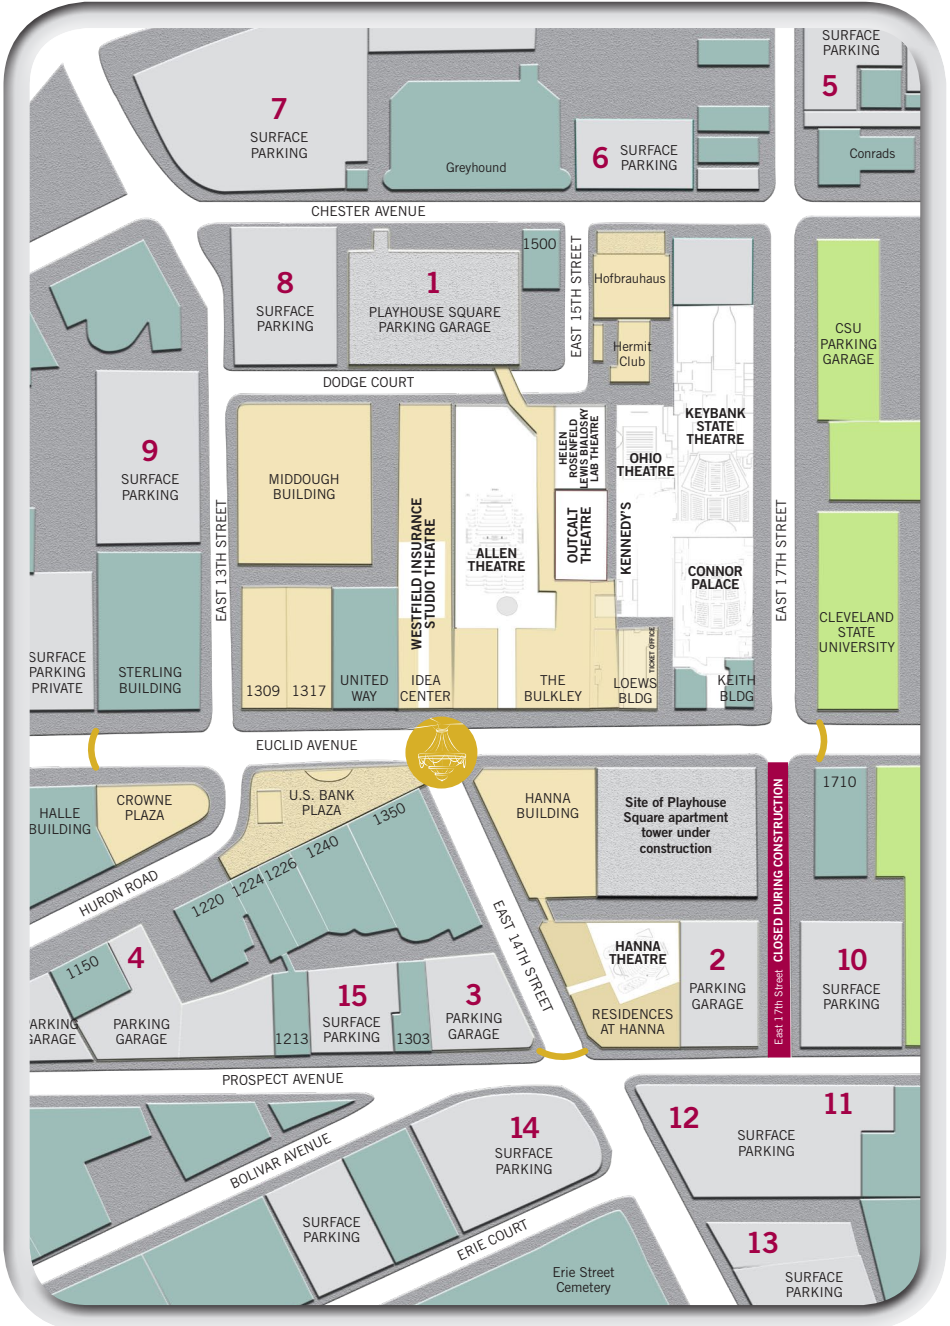

Playhouse Square®

PARKING OPTIONS

Please contact individual lots for parking rates for your specific performance date.

PARKING OPTIONS

1	Playhouse Square Garage	216-861-0617
2	Hanna Garage / Shaia	216-621-5193
3	U.S. Bank Garage	216-696-5311
4	Halle Building Garage	216-241-2139
5	Platinum Parking	216-539-5565
6	Shaia	216-621-0321
7	Shaia	216-621-0328
8	Platinum Parking	216-539-5565
9	Platinum Parking	216-539-5565
10	Shaia	216-621-0328 or 216-621-5193
11	Platinum Parking	216-539-5565
12	Platinum Parking	216-539-5565
13	Platinum Parking	216-539-5565
14	Platinum Parking	216-539-5565
15	Platinum Parking	216-539-5565

Please contact individual lots for parking rates for your specific performance date.